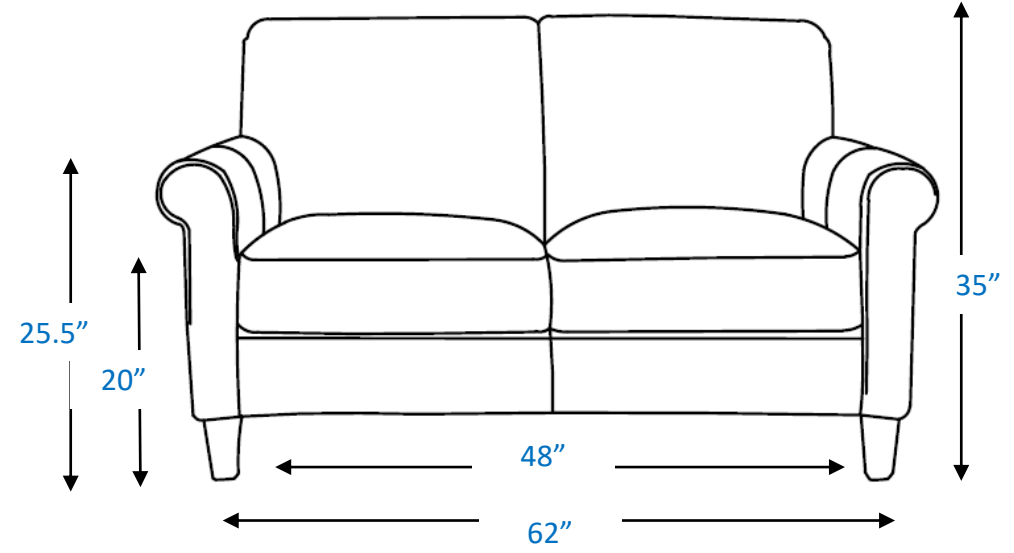

Larsen 2-piece Set

Sofa

Loveseat

Side View