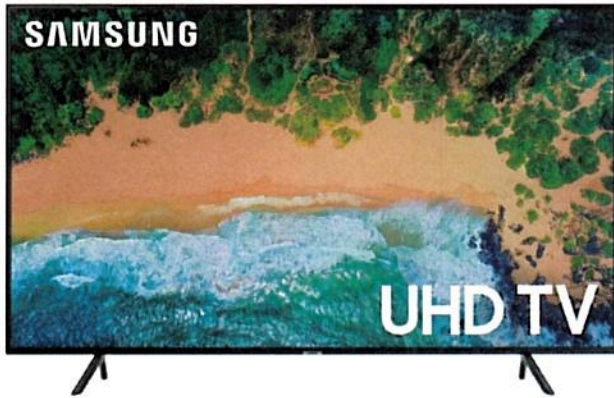

MU6070 TV

4K ULTRA HD
CONNECTED

PRODUCT HIGHLIGHTS

- 4K UHD
- 4K Color Drive
- Smart TV with Standard Remote
- MR120

SIZE CLASS

58"

58MU6070

The Samsung MU6070 Ultra HDTV redefines the viewing experience by producing a colorful High Dynamic Range (HDR) picture. Our new Smart TV user-interface (UI) provides faster access to your favorite streaming content choices and more.