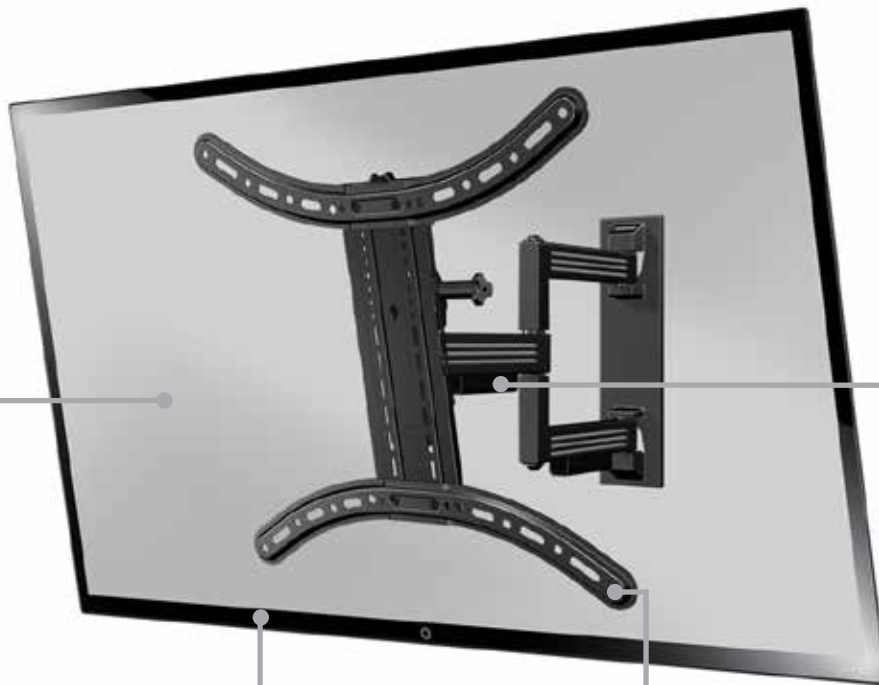

FULL-MOTION TV WALL MOUNT

FITS 22" TO 55" TVs UP TO 60 LBS.

The SANUS Simplicity™ SMF218 full-motion tilt and swivel TV wall mount provides the best picture quality anywhere in a room with smooth swivel, pan and extend motions up to 18" from the wall. Exclusive tilting technology allows effortless up and down tilt motion without the use of tools. Post-installation adjustments allow you to level your TV after installation for perfect positioning. Cables can be routed along the mount arm for a clean look.

Effortless TV movement provides perfect viewing from any seat.

Firmly holds your TV in the desired position.

Low-profile design complements thin TVs.

Conceals unsightly cables.

MODEL
SMF218-B1

UPC
793795532145

DIMENSIONS (W X H)
17.3" x 17.3" / 43.94 cm – 43.94 cm

TV SIZE RANGE
22"–55"

WEIGHT CAPACITY
60 lbs. / 27.2 kg

MOUNTING PATTERNS
75 x 75 through 400 x 400

DEPTH
2.4" - 18" / 6.10 cm - 46.2 cm

TILT
4° / -15°

PACKAGE SPECS
15.48" x 3.7" x 13.15" / 39.32 cm x 9.4 cm x 33.4 cm

PACKAGE WEIGHT
10.4 lbs. / 4.7 kg

SWIVEL
90° / -90°