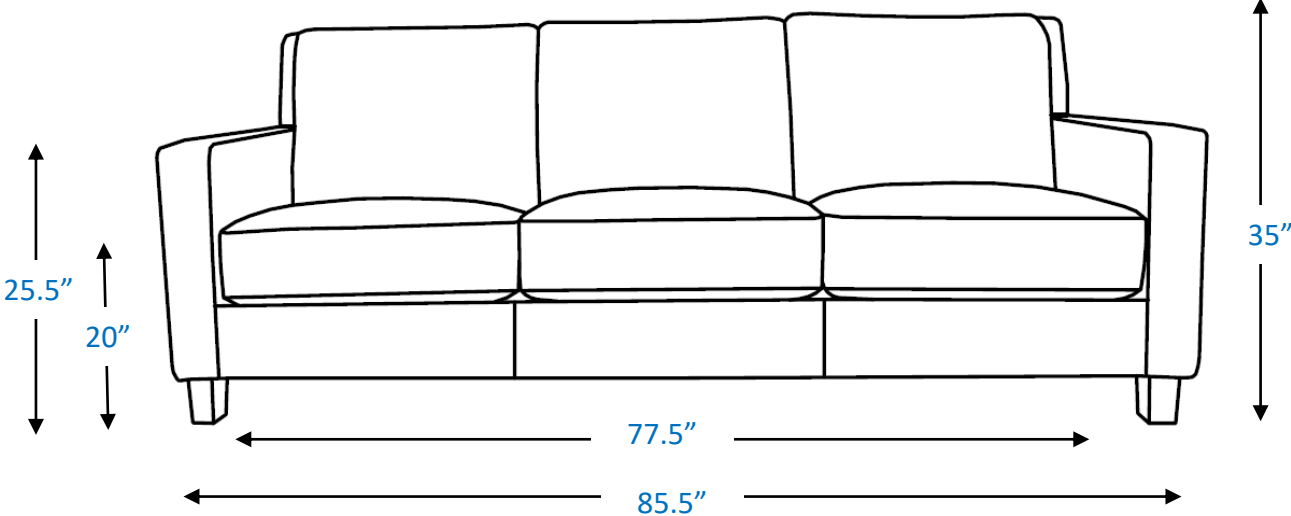

West Park 3-piece Set

Sofa

Loveseat

Chair

Side View