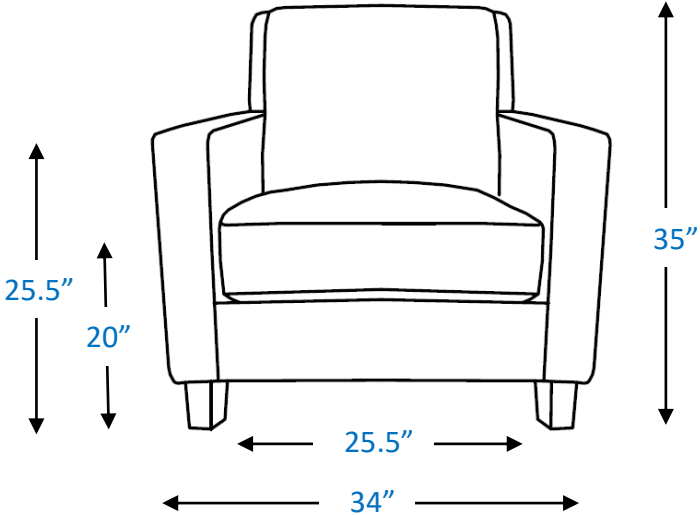

West Park 3-piece Set

Sofa

Loveseat

Chair

Side View