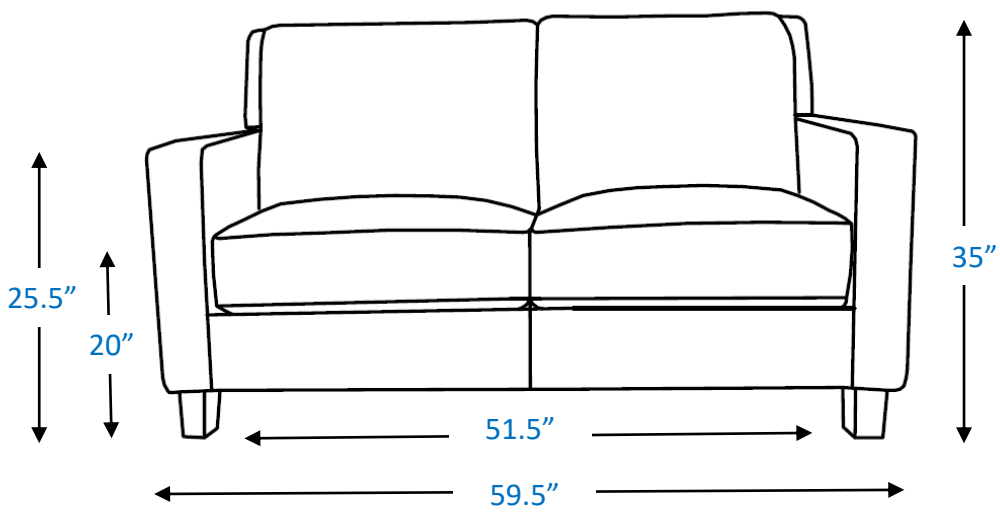

West Park 3-piece Set

Sofa

Loveseat

Chair

Side View