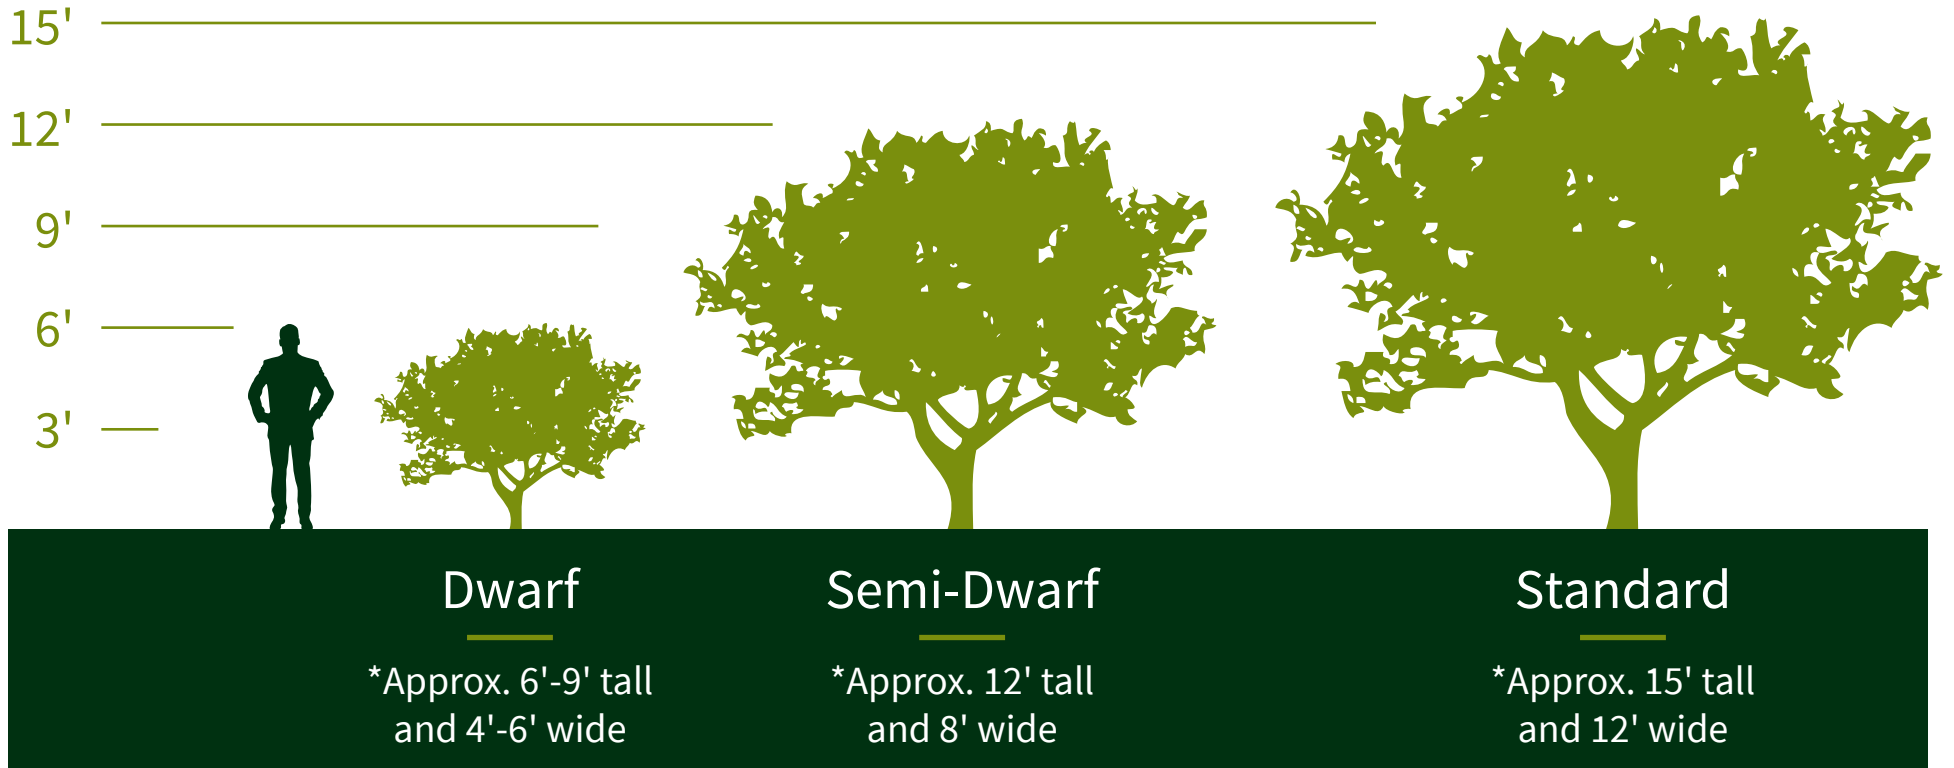

# Citrus Mature Tree Sizes

*\*Sizes based on Average growing conditions. Mature sizes may vary depending on climate, soil, care, and pruning practices. Container trees typically stay smaller.*